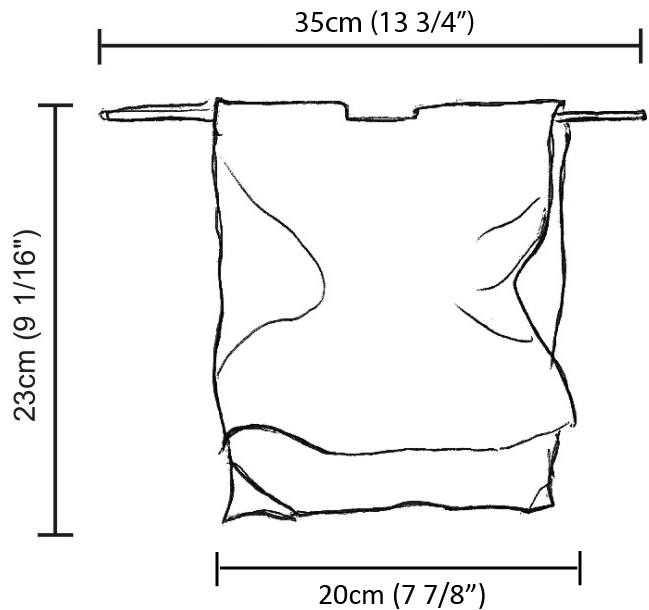

STENDIMI SURFACE

D133019- _____
base number

1. To build a product code in our configurator select the specify button on the base model # product page
2. To build a manual product code on this datasheet choose from the options listed below in blue font and add the suffix to the base model #

GENERAL

Series: Stendimi
Brand: Knikerboker
Division: Design
Mounting Type: Surface
Mounting Location: Wall

PHYSICAL

Shape: Abstract
Length (mm): 200
Length (in): 7 ⁷/₈
Height (mm): 230
Height (in): 9 ¹/₁₆
Extension (mm): 200
Extension (in): 7 ⁷/₈
Light Distribution: Indirect
Fixture Finish: BFM / BRL / BRW / CLF / CLM / CLW / GLF / GLM / GLW / MBK / SLF / SLM / SLW / WHI
Fixture Material: Metal

ELECTRICAL

Lamp Type: LED
Total Output Wattage (W): 9.8
Dimming: 0-10V Dimming
Driver Included: No
Driver Location: Remote
Driver Type: Constant Voltage - 120 / 277Vac
Driver Class: Class 2
Input Voltage (V): 120 - 277
Output Voltage (V): 24
Upon Request: (Not included - see components) Remote: 0-10Vdc dimming / Non-dimming 277Vac

LED

Color Temperature (°K): 3000
Max. Delivered Lumen (lm): 1080
CRI: >80 CRI
Lamp Life (hrs): 50000

OPTICAL

RATINGS AND CERTIFICATIONS

Certified By: Certified for North American Standards
IP rating: IP20