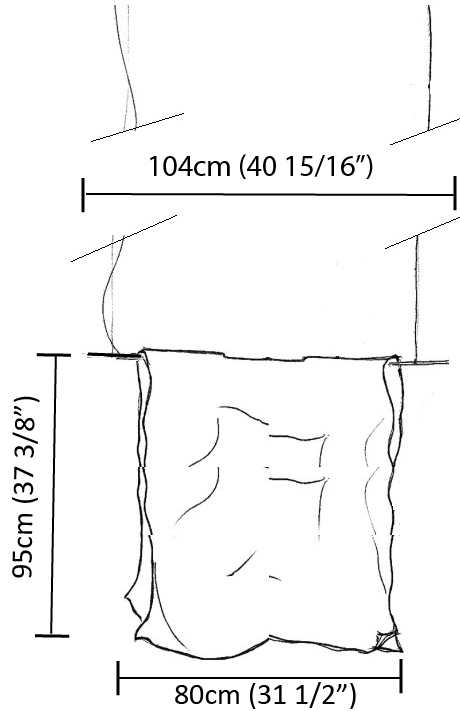

GENERAL

Series: Stendimi _____
Brand: Knikerboker _____
Division: Design _____
Mounting Type: Suspension _____
Mounting Location: Ceiling _____
Subcategory: Pendant _____

PHYSICAL

Shape: Abstract _____
Length (mm): 800 _____
Length (in): 31 1/2 _____
Height (mm): 950 _____
Height (in): 37 3/8 _____
Max. Overall Height (mm): 2950 _____
Max. Overall Height (in): 116 1/8 _____
Light Distribution: Direct / Indirect _____
Fixture Finish: EWH / EBK / MAN / COF / PRD / SLF / GLF / CLF / BRL / EWS / EWG / EWC / EWR / EBS / EBG / EBC / EBC / EBB / MAS / MAD / MAC / MAB / COS / CGO / CCL / CBL / PRS / PRG / PRC / PRB _____
Fixture Material: Metal _____
Cable Details: 2 Steel Cables 2000mm _____

ELECTRICAL

Lamp Type: LED _____
Total Output Wattage (W): 29.4 _____
Dimming: 0-10V Dimming _____
Driver Included: Yes _____
Driver Location: Integrated _____
Driver Type: Constant Voltage - Universal _____
Driver Class: Class 2 _____
Input Voltage (V): 120 - 277 _____
Output Voltage (V): 24 _____
Upon Request: (Not included - see components) Remote: 0-10Vdc dimming / (Included) Integral Non-dimming 277Vac _____

LED

Number of LEDs: 8 strips _____
Color Temperature (°K): 3000 _____
Max. Delivered Lumen (lm): 3240 _____
CRI: >80 CRI _____
Lamp Life (hrs): 50000 _____

OPTICAL

RATINGS AND CERTIFICATIONS

Certified By: Certified for North American Standards _____
IP rating: IP20 _____